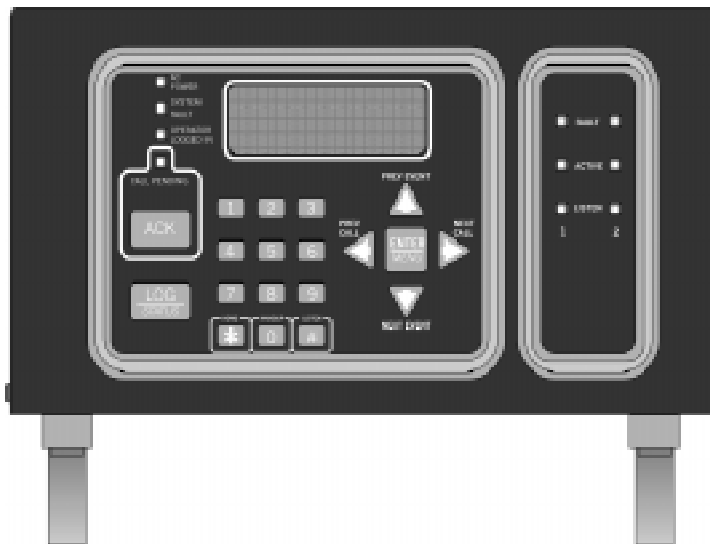

9500 Desktop Digital Alarm Receiver

Supported Formats:

- SIA digital Communication Standard
- SIA 2000
- ITI
- Ademco Contact ID, Express, Touchtone
- BFSK
- SK 3+1
- SK 4+2
- SK (FSK/FSK0/FSK80)
- SK (FSK1/FSK81)
- SK (FSK2/FSK86)
- Franklin 3+1
- Radionics Hex
- Sescoa 3+1, Super Fast
- Radionics 3+1+ Checksum
- 3+1 Extended,
- 4+1 Extended
- Acron Touchtone
- Modem II & IIe
- Westec Formats

**SILENT
KNIGHT**

7550 Meridian Circle, Maple Grove, MN 55369-4927

1-800-446-6444 or in Minnesota (612) 493-6435

FAX: 1-800-311-1715

Internet address: <http://www.silentknight.com>

MADE IN AMERICA

FORM #350095, 10/98