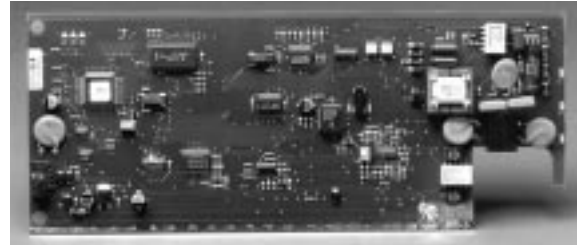

Line Cards

- Single line card supports all formats
- Up to 2 line cards per chassis